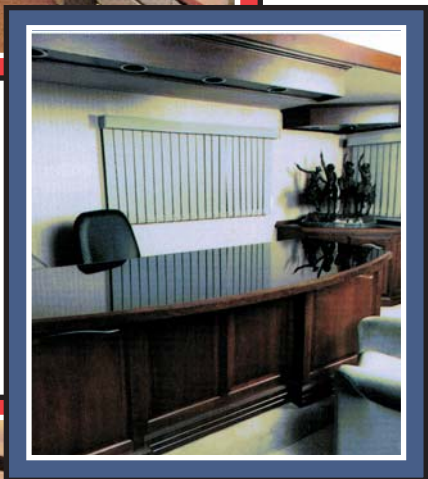

Office Trailers

CUSTOM BUILT TO YOUR SPECIFICATIONS

We understand that many people have different requirements when running their business. Our office trailers allow you the ability to improve the efficiency of your operation. We've dealt with many different types of businesses. We welcome the opportunity to assist in the design of your trailer. Our customers provide their particular requirements. The Brothers staff will construct a custom unit that will provide you and your staff a comfortable work place and promote a professional image.

All our standard office trailers incorporate our Alum-A-Body construction. Proper function and maximum durability is important to us. We ensure that the chassis and structure are designed and built specifically for each individual unit. Whether it's an executive office suite, office/living area, or office/entertainment area, we will provide you with a custom floor plan to meet your needs and operation requirements.